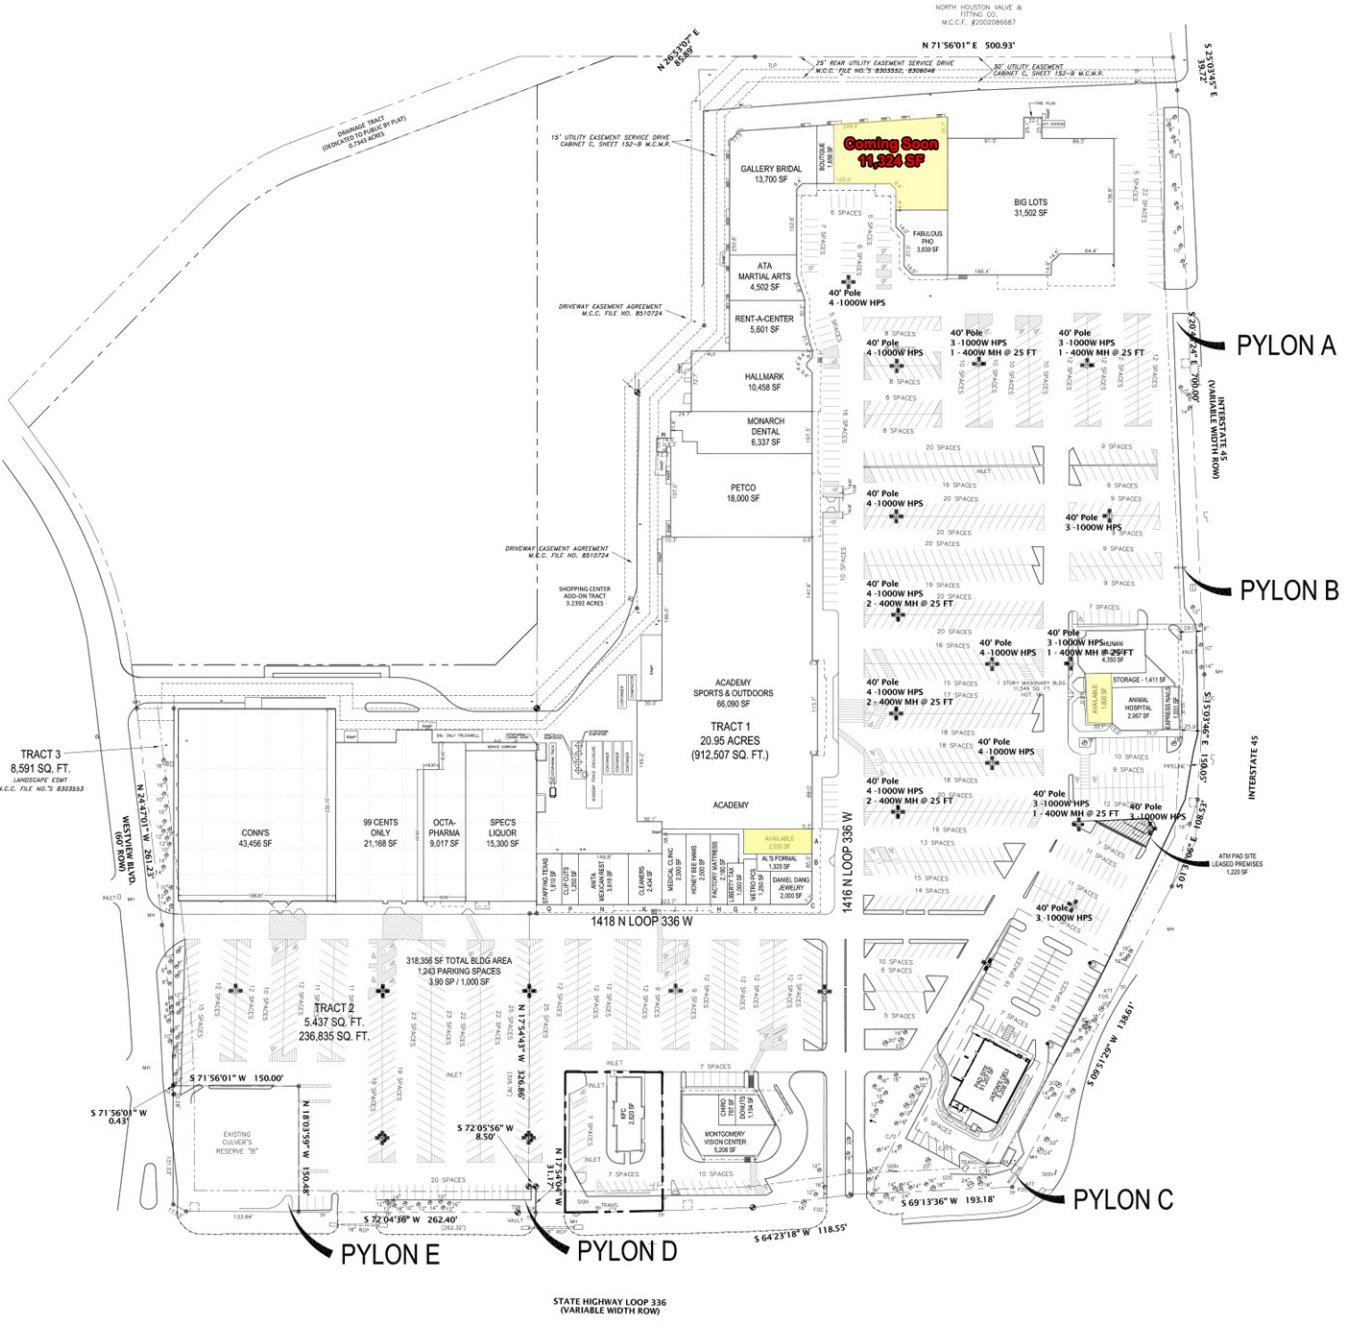

Montgomery Plaza Overall
Montgomery Plaza
Conroe, Texas

900 Town & Country Ln #210
Houston, Texas 77024
Realm Realty

PRINT RECORD	
PURPOSE	DATE

REVISION RECORD		
NO.	CHANGE	DATE

DRAWN	SWG
CHECKED	SWG
DATE	03/17/21
SHEET TITLE	
CONCEPTUAL SITE PLAN	

900 Town & Country Lane Suite 210 Houston, Texas 77024 (713) 465-0001

SHEET	OF
SP-4BB	TOTAL

5 71 56'01" W 0.43'

PYLON E

PYLON D

PYLON C

PYLON A

PYLON B

1 CONCEPTUAL SITE PLAN